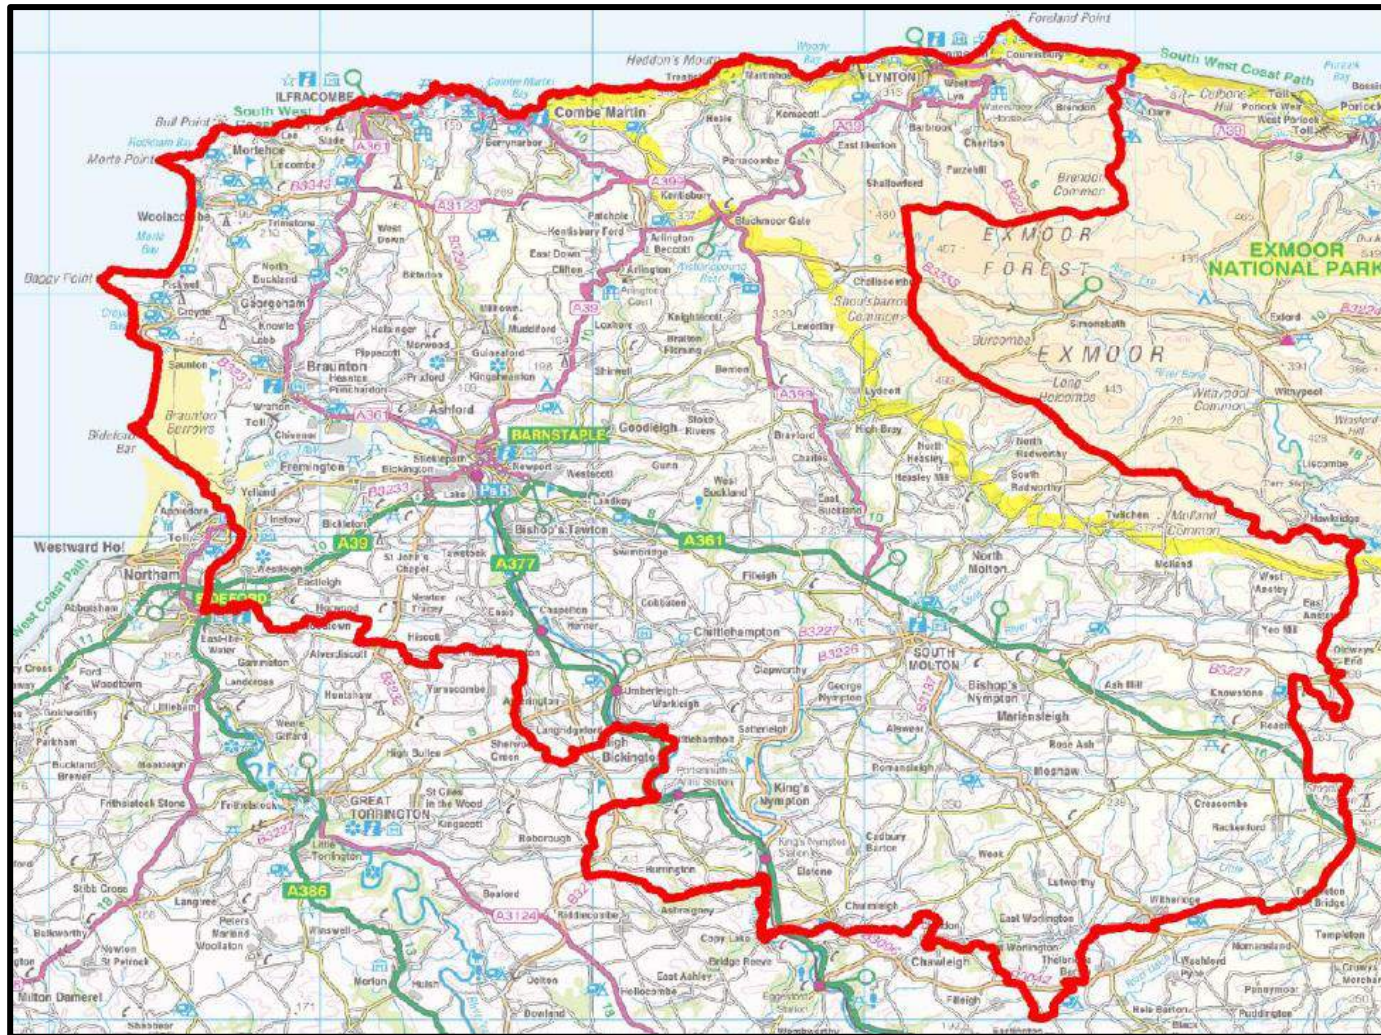

NORTH DEVON